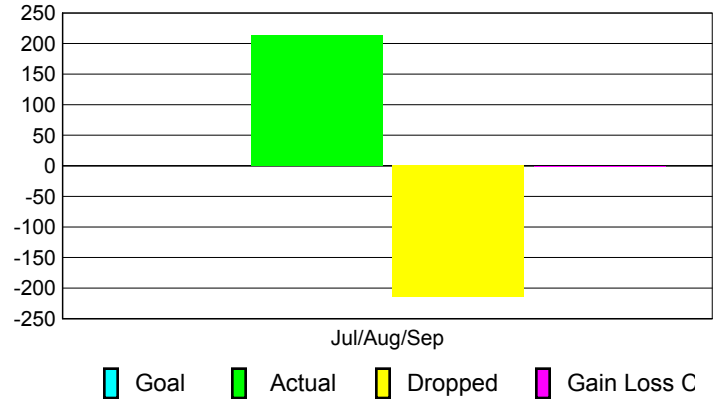

Membership Results 2010-2011

Goal, New, Dropped, Gain/Loss

Comparison of Membership Gain/Loss

Current Year Compared to the Previous Year